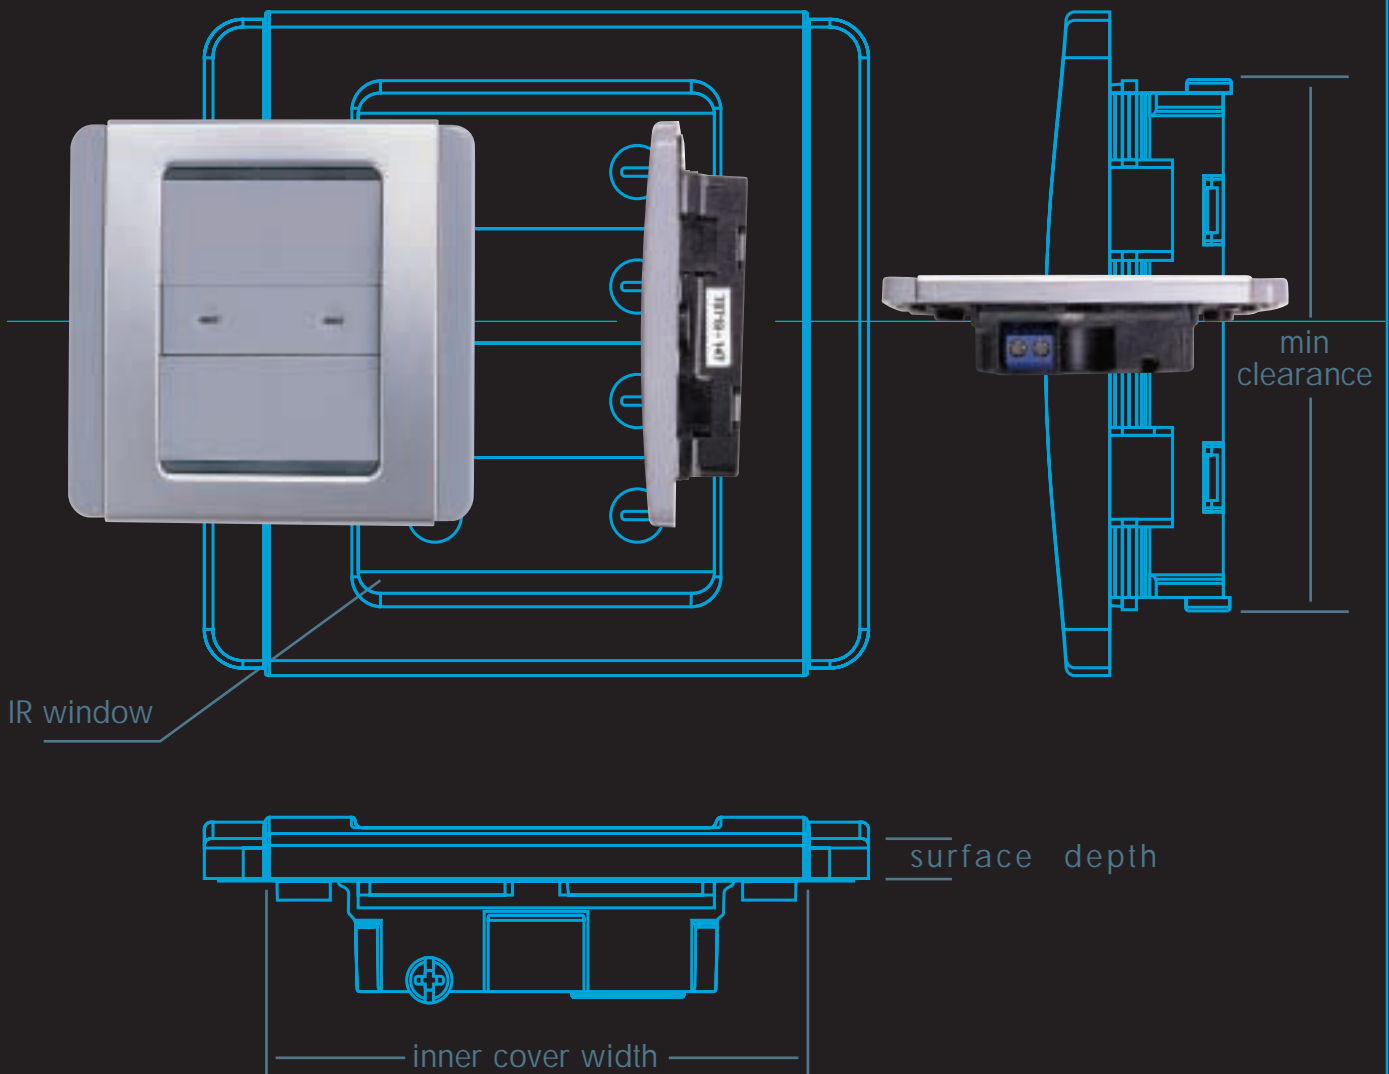

CLIPSAL®

INTEGRATED SYSTEMS

C-Bus, the brains behind neo:

neo certainly has the brains to back up its good looks. With the power of C-Bus just under the surface, neo makes it easy to manage the most complex building automation systems.

C-Bus and neo get the best out of any building by controlling everything electrical for you. The possibilities are endless. For instance, home office equipment, monitored security, air-conditioning, and entertainment systems can all be programmed to suit your lifestyle.

Best of all, the modular design of C-Bus means you can start with a basic system and add new services to it whenever you want.

3264

TOOLING JOB NO. W001 67532

INTEGRATED SYSTEMS 12 PARK TERRACE, BOWDEN, SOUTH AUSTRALIA, 5007

DATE: / /

CLIPSAL®
INTEGRATED SYSTEMS