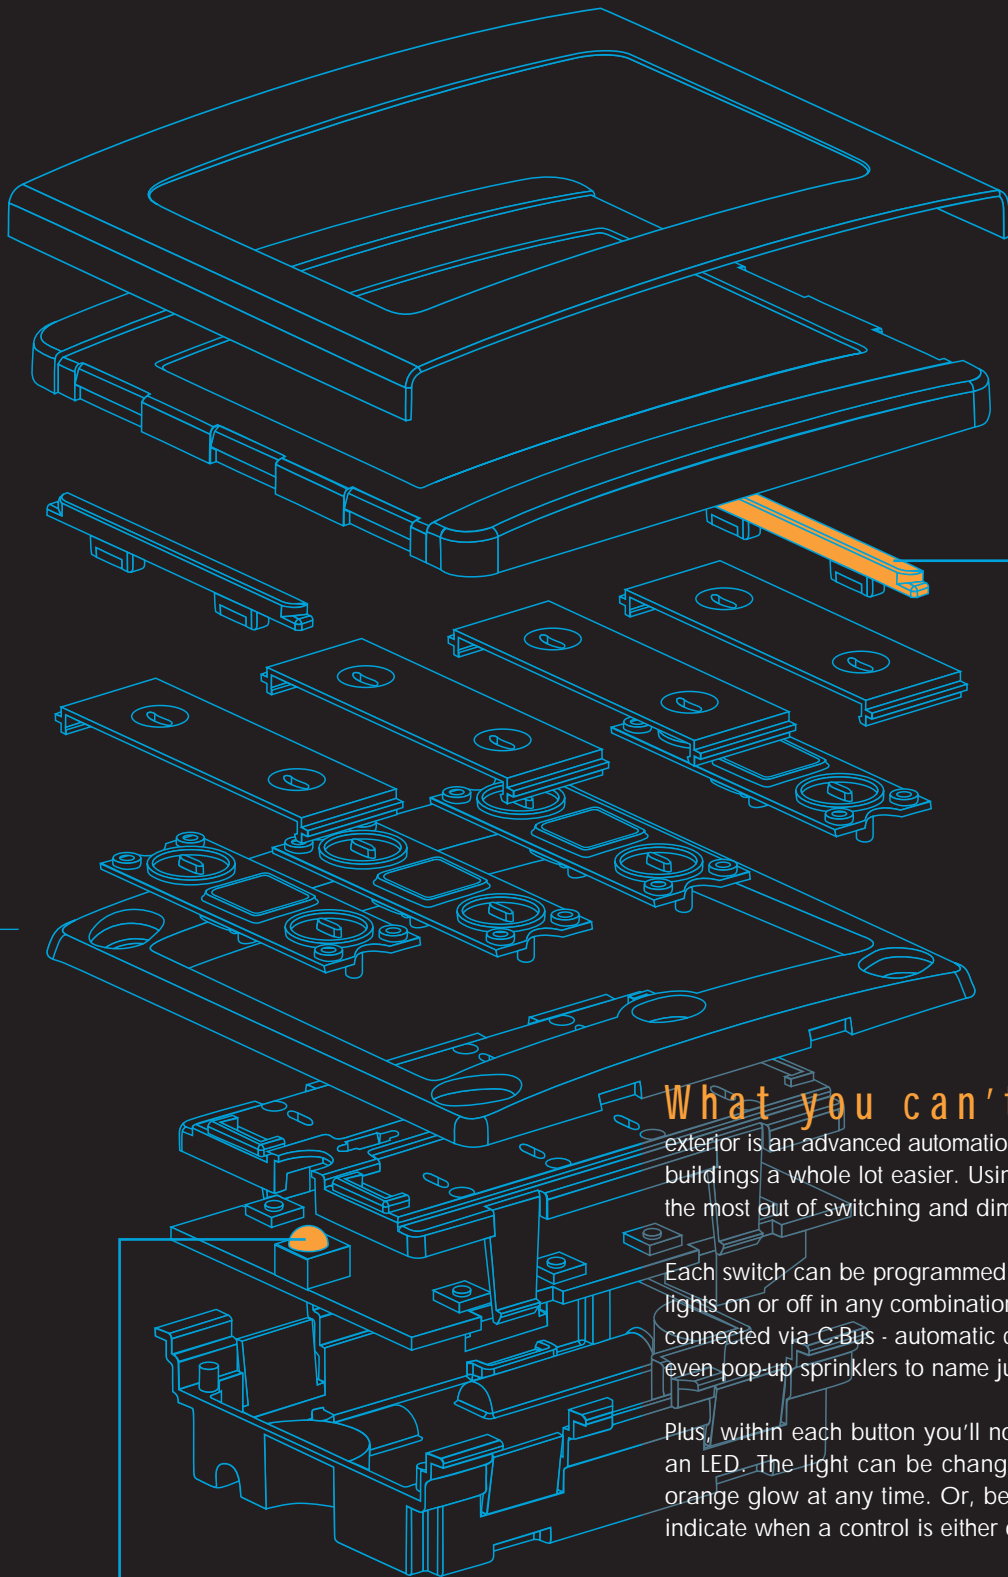

What you can't see: behind neo's sleek exterior is an advanced automation system designed to make managing buildings a whole lot easier. Using C-Bus technology neo lets you get the most out of switching and dimming functions.

Each switch can be programmed to dim lights up or down and switch lights on or off in any combination. In fact, neo can control any device connected via C-Bus - automatic curtains, swimming pool pumps, and even pop-up sprinklers to name just a few.

Plus, within each button you'll notice an inconspicuous window with an LED. The light can be changed between a cool blue or a smart orange glow at any time. Or, better yet, you can use both colours to indicate when a control is either on or off.

There are blue lights just above and below the control buttons too. These strips of light can be turned on or off and are pretty handy if you're trying to find neo in the dark.

By the way, neo can be controlled using an infra-red remote as well. The infra-red windows have been hidden in neo's design so as not to interfere with its slick good looks.

TOOLING JOB NO. W001 67532

DO NOT SCALE

DESIGN NO. 09 - 3264

TITLE: ASSEMBLY, C-BUS KEY INPUT UNIT (2, 4, 8 KEYS)

CLIPSAL®
INTEGRATED SYSTEMS